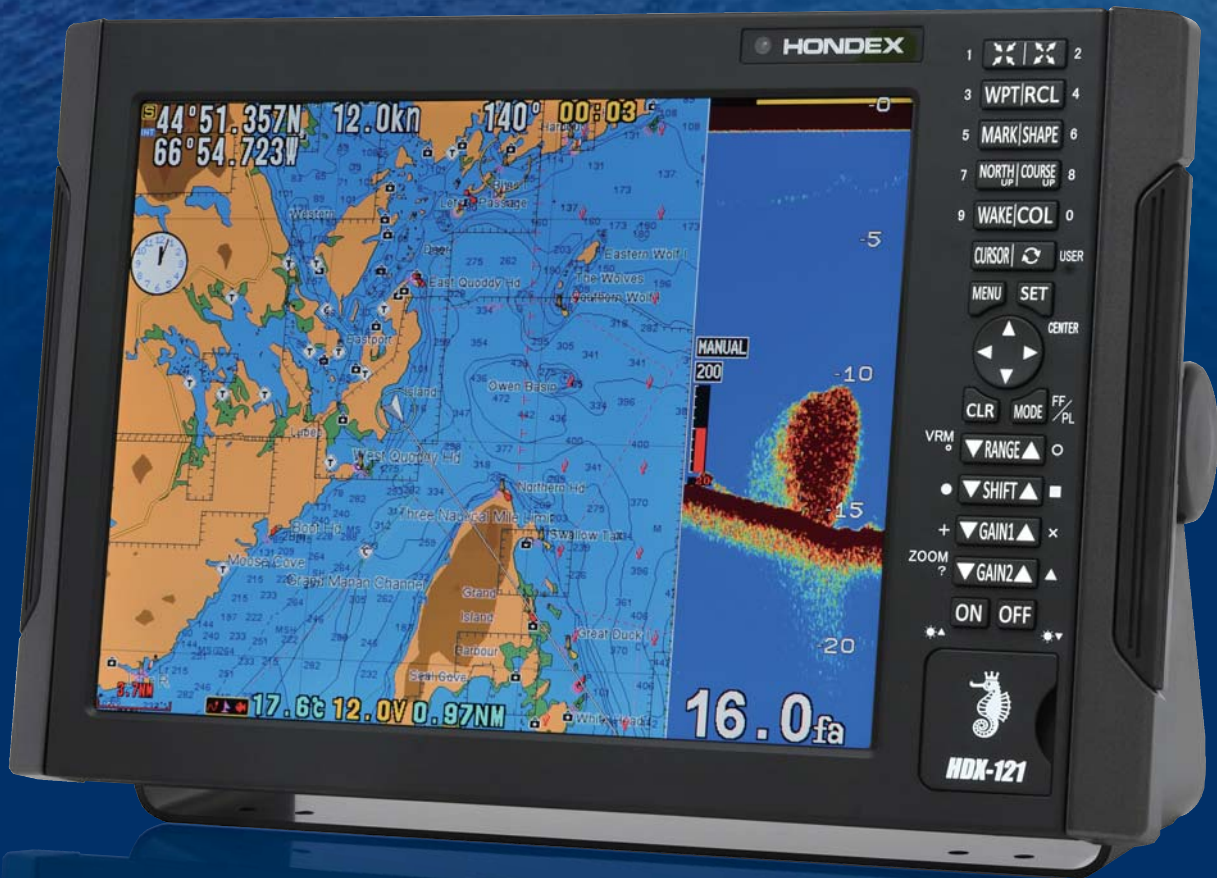

New Era of Commercial Fishing Professional Plotting Device Super Bright Wide 12.1" Display

12.1" Combo / Plotter **HDX-121 / HDX-122**

50&200kHz Model

MADE IN JAPAN

" Di " series utilizing HONDEX's latest digital technology.

Introducing new technology of direct digital conversion. The optimized filtering even for weak signal is now available. "Deeper detection for deep water" and "Higher resolution image for shallow water" are in your hands.

12.1" Combo / Plotter

HDX-121 / HDX-122

Specifications

Display	12.1" Color LCD
Number of Pixel	800 X 600
Operating Voltage	DC11-35V
Power Consumption	Approx. 20W
Dimension	W358 x D146 x H242
Weight	Approx. 3.5kg
Display Style	Portrait

Plotter

Chart	C-MAP SD Card NT+ or MAX
Wake Memory	64,000 points
Mark Memory	48,000 points
Waypoint Memory	1,000 points
Wake Color	7 colors
Route Memory	40 routes

Echo Sounder (HDX-121 only)

Frequency	50&200kHz
Output Power	1kW, 1.8kW
Depth Range	0 - 1,500m (5,000ft) (or fathom/braza)
Background Color	4 colors
Color Configuration	5 patterns