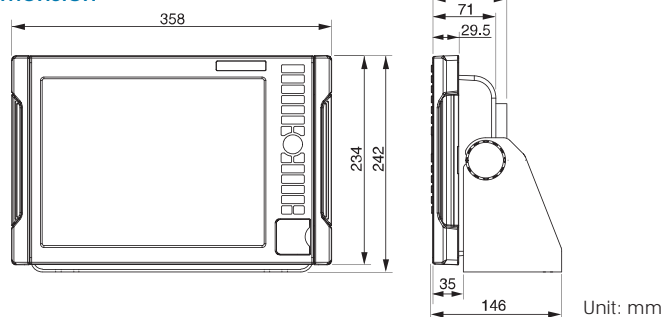

12.1" Combo / Plotter

HDX-121 / HDX-122

Specifications

Display	12.1" Color LCD
Number of Pixel	800 X 600
Operating Voltage	DC11-35V
Power Consumption	Approx. 20W
Dimension	W358 x D146 x H242
Weight	Approx. 3.5kg
Display Style	Portrait

CR04

GP-16H

GP-17H/17HD

TC02CS

TCK01

TC03-05/10

Dimension

Specifications are subject to change without notice.